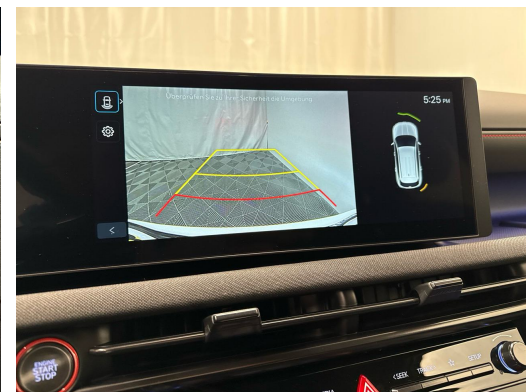

Notes

AUSSTATTUNG NEUSTES MODELL • N-Line Sport-Paket • 5 Jahre Werksgarantie • 19"Alu • Leder/Alcantara • Navi+ • Full LED • Assistenzpaket • Klimatronic • RF-Kamera • PDC+ • Keyless • Sportsitze heizbar • Tempomat ACC • Smartphone Integration & Wireless Charger • Virtual Cockpit • Sport-Multifunk.-Lenkrad heizbar & Tiptronic • Ambientebeleuchtung • Spurassistent • Totwinkelassistent • Auto-Hold • Bergan/abfahrassistent • Aktiver Bremsassistent • Reifendruckkontrolle • Frontkollisionwarner mit Abbiegefunktion • Querverkehrswarner hinten mit Notbremsfunktion • Licht- & Regensensor • Mittelarmlehne • Android & Apple CarPlay • Smartphone Integration • Bluetooth-Telefonanlage • Innen- & Aussenspiegel aut. Ablendbar • Aussenspiegel heizbar/el. verstell- & einklappbar • DAB+ • ESP & ABS • Start-/Stop-System • ISOFIX Kindersitzvorrichtung • Vorbereitung für Anhängervorrichtung • Privacy-Verglasung • etc.!, , • Sie haben noch keine Ladestation? Die sichere Lösung ist eine Heimladestation • die Sie bei unserem Partner kaufen & installieren lassen können! Weiter Informationen finden Sie auf unserer Homepage. • Irrtümer, Änderungen und Zwischenverkauf vorbehalten! • Sous réserve d'erreurs, de modifications et de vente intermédiaire !, etc.! **Wir können liefern 400 Autos, 30 Marken sind sofort lieferbar** Bei uns sind 400 Autos aus 30 Marken sofort ab Lager lieferbar. Profitieren Sie von unseren schweizweit dauerhaft günstigen Preisen. Es sprechen viele Gründe dafür, jetzt bei uns vorbeizukommen und sich Ihr Traumauto auszusuchen: -Finden Sie alle Marken und Modelle dank unserer herstellerunabhängigen Fahrzeugauswahl von Neu- und Vorführwagen -Wir sind Ihr starker Partner für die passende Finanzierung, Garantie, Versicherung sowie Service-Pakete Ihres neuen Wunschautos -Alle Fahrzeuge inklusive TCS-Mitgliedschaft -Alle Fahrzeuge inklusive schweizweit gültiger Occasions-Garantie 12 Monate oder sogar mit fortlaufender Herstellergarantie -Wir tauschen Ihr altes Fahrzeug bei uns ein -frei zugängliche Ausstellung an 365 Tagen im Jahr während 24 Stunden am Tag, unser 5'000m2 grosser Ausstellungsplatz ist zudem hell beleuchtet und es sind genügend Kundenparkplätze für Sie da -Immer für Sie da – Ihr persönlicher Ansprechpartner unterstützt Sie in allen Themen rund um Ihr Auto wie zum Beispiel kostengünstige Winterbereifung oder Anhängerkupplungen -Für Service und Reparaturen steht unser regionaler Partnerbetrieb für Sie bereit - auch per online Terminplaner