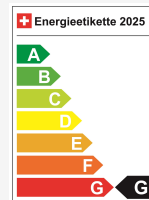

Vehicle location

Aathal

Autoshow Aathal AG
Zürichstrasse 47
8607 Aathal
Plan on Google Maps

Energy efficiency & consumption

Consumption Rating*	G
Co2 Emission	190 g/km
Combined fuel consumption	8.3 l/100 km