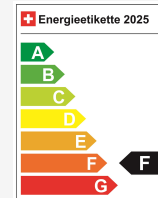

Energy efficiency & consumption

Consumption Rating*	F
Co2 Emission	161 g/km
Combined fuel consumption	7.1 l/100 km