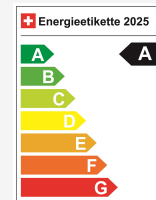

Energy efficiency & consumption

Consumption Rating*	A
Co2 Emission	113 g/km
Combined fuel consumption	4.3 l/100 km