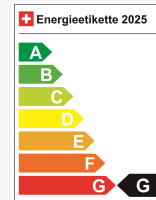

Energy efficiency & consumption

Consumption Rating* G

Co2 Emission 190 g/km

Combined fuel consumption 8.3 l/100 km