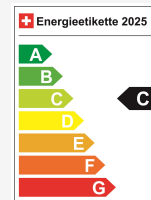

Vehicle location

Aathal

Autoshow Aathal AG
Zürichstrasse 47
8607 Aathal
Plan on Google Maps

Energy efficiency & consumption

Consumption Rating*	C
Co2 Emission	108 g/km
Combined fuel consumption	4.8 l/100 km