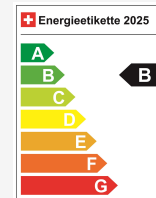

Eficiência energética & consumo

Consumption Rating* B
Stromverbrauch 15.6 kWh/100 km